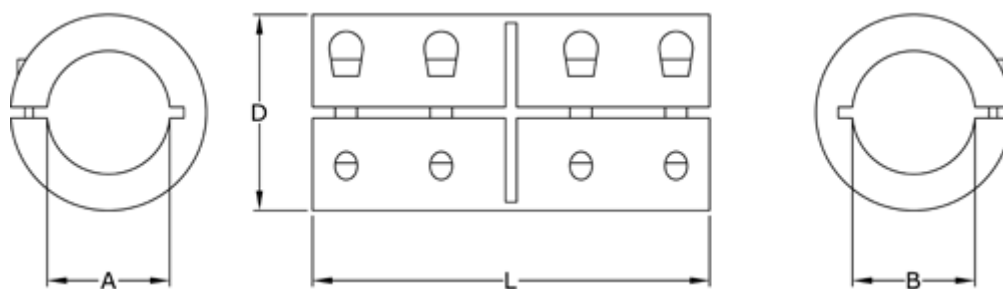

# Data Sheet

Article number: 3323046501035

Description: Rigid coupling size 35 bore 35/35 mm  
One piece clamp, steel

## Measures

A = 35  
B = 35  
D = 67  
L = 95  
Screw = M8x25